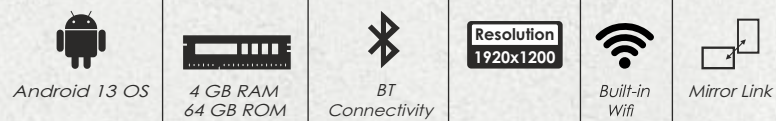

CAR AUDIO PLAYER

MAR12BT

CAR AUDIO PLAYER

REAR SEAT ENTERTAINMENT

Suitable for all Cars

CAR REAR SEAT MULTIMEDIA

33.78 cm Touch Screen with Wide Angle IPS Panel
Android OS with Google Play Store

Features :-