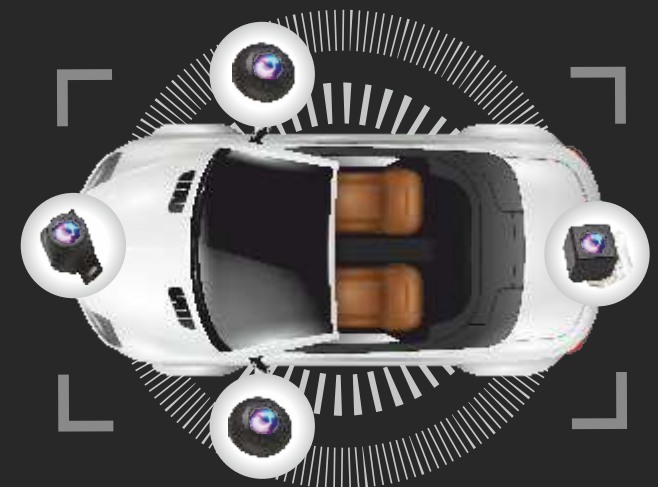

LOW BEAM AFTER

MEGAAUDIO SPECIAL LIGHT

HIGH BEAM BEFORE

ORIGINAL HALOGEN LIGHT

HIGH BEAM AFTER

MEGAAUDIO SPECIAL LIGHT

360°

1080P HIGH DEFINITION

360° CAMERA

Powerful Effect and Excellent Performance

SMART
CHIP

NO NEED
TO STOP

AVOID
BLIND
SPOTS

AVOID
TURNING
COLLISION

WATERPROOF
AND SPLASH
PROOF

High
Definition
Image