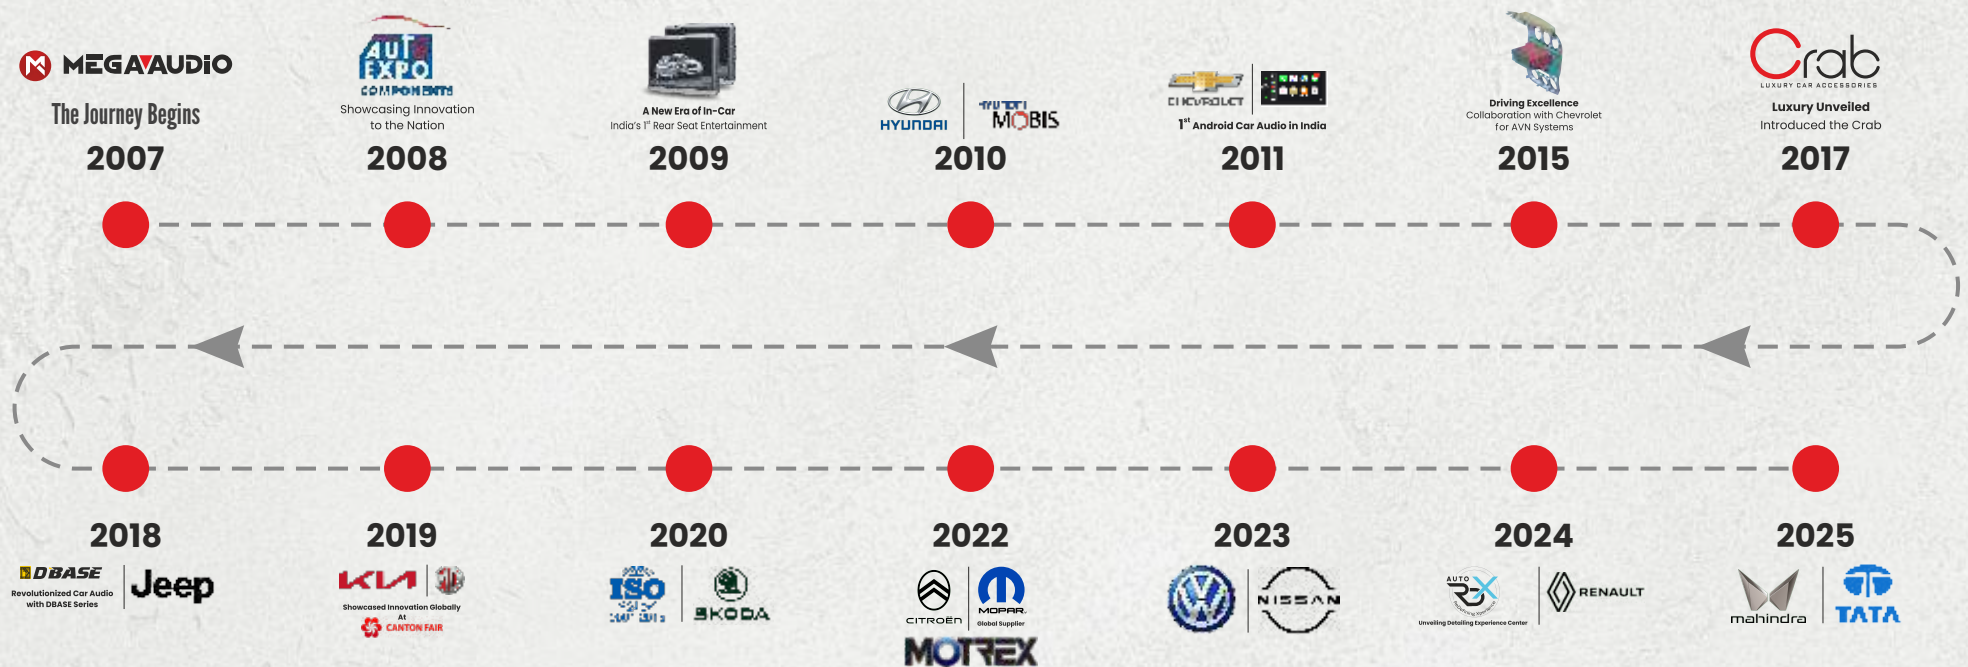

MEGAAUDIO BEGINS ITS JOURNEY OF EXCELLENCE

Certified Trust: MegaAudio products meet global quality benchmarks including ISO 9001, CE, and RoHS compliance, ensuring safety, reliability, and long-term durability.