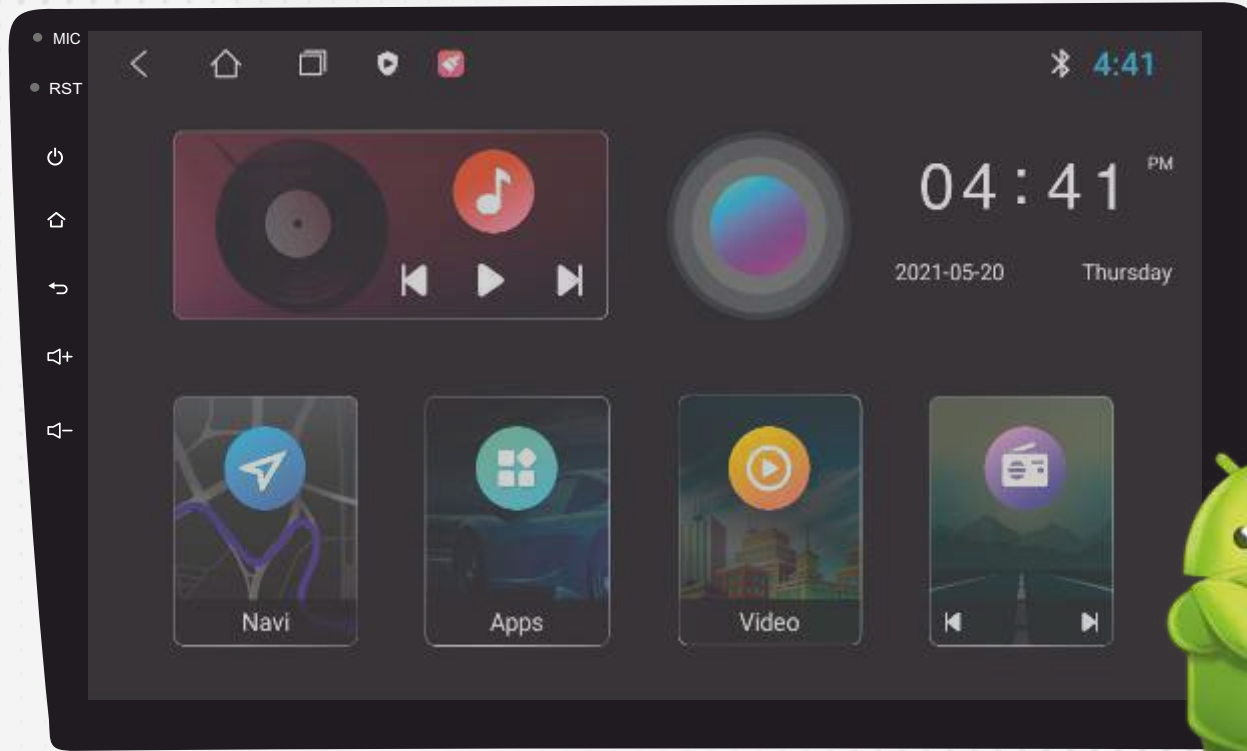

DBASE

DRIVE WITH WHAT DRIVES YOU

WELCOME TO THE WORLD OF CAR ENTERTAINMENT...

CAR RADIO RECEIVER

Touch Screen Panel

Android 10

2GB RAM
32GB ROM

Bluetooth