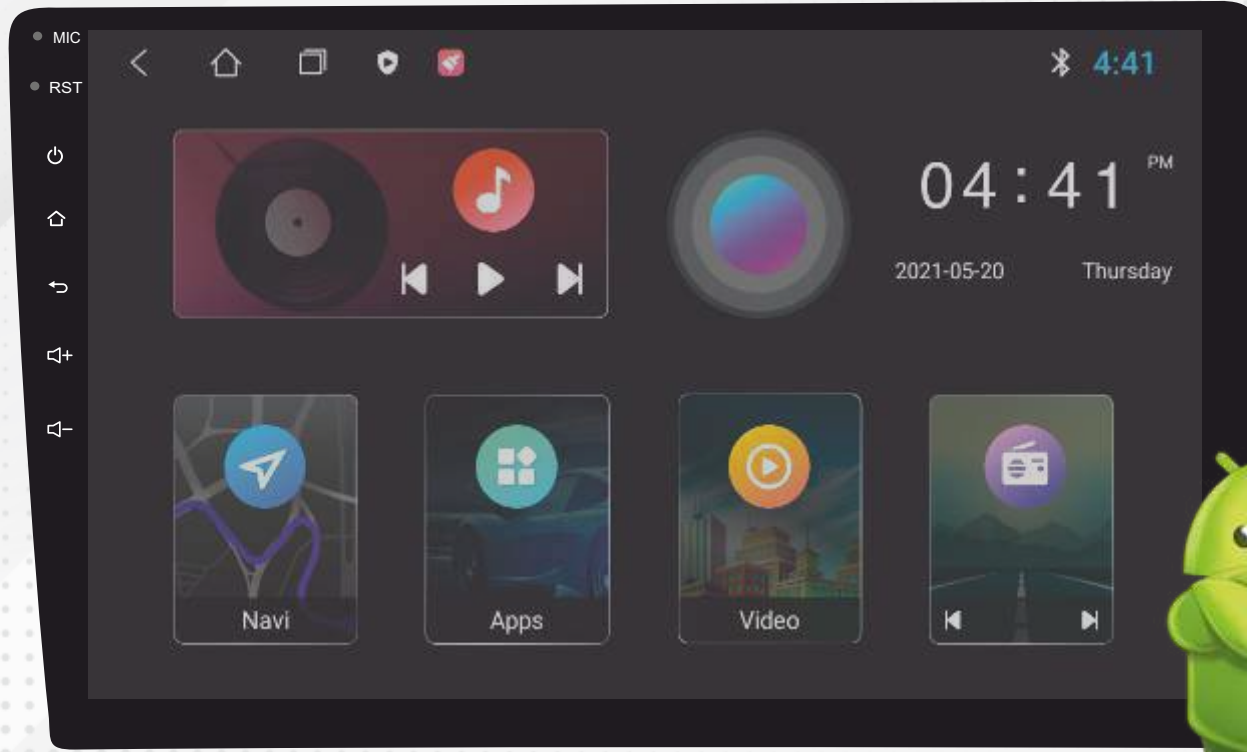

Apple CarPlay **androidauto** via T-link app

Touch Screen Panel

Android 10

2GB RAM
32GB ROM

Bluetooth

1280X720

Wifi

Full HD 1080

OCTA CORE

4G LTE
X12 LTE Modem

2.5D
IPS

360° CAMERA
OPTIONAL

IPS

Play Store

Premium Radio Tuner

DSP

MOSFET ST7851
50W MAX X4
High Power Amplifier

AHD rear Camera

FM AM RDS

Dual USB

MP3 WMA

SW

Google Maps

Coupler to Coupler Fitment