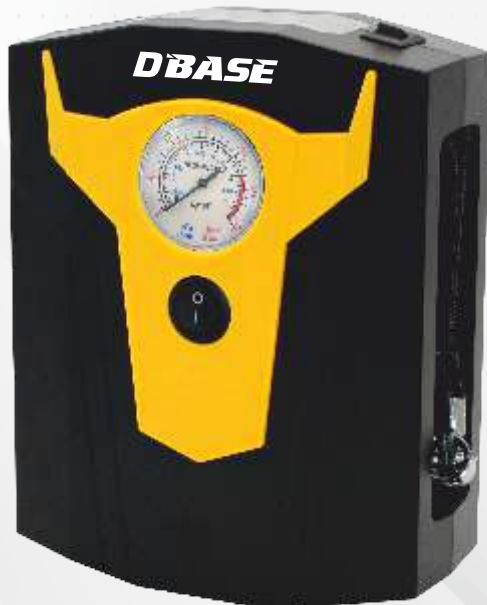

DBT101

ANALOG TYRE INFLATOR

- FAST INFLATION TIME
- LED LIGHT
- COMPACT
- ADAPTORS INCLUDED
- 150PSI

12V DC	150 PSI	COMPACT	LED LIGHT	3M CABLE	5minutes	17sec