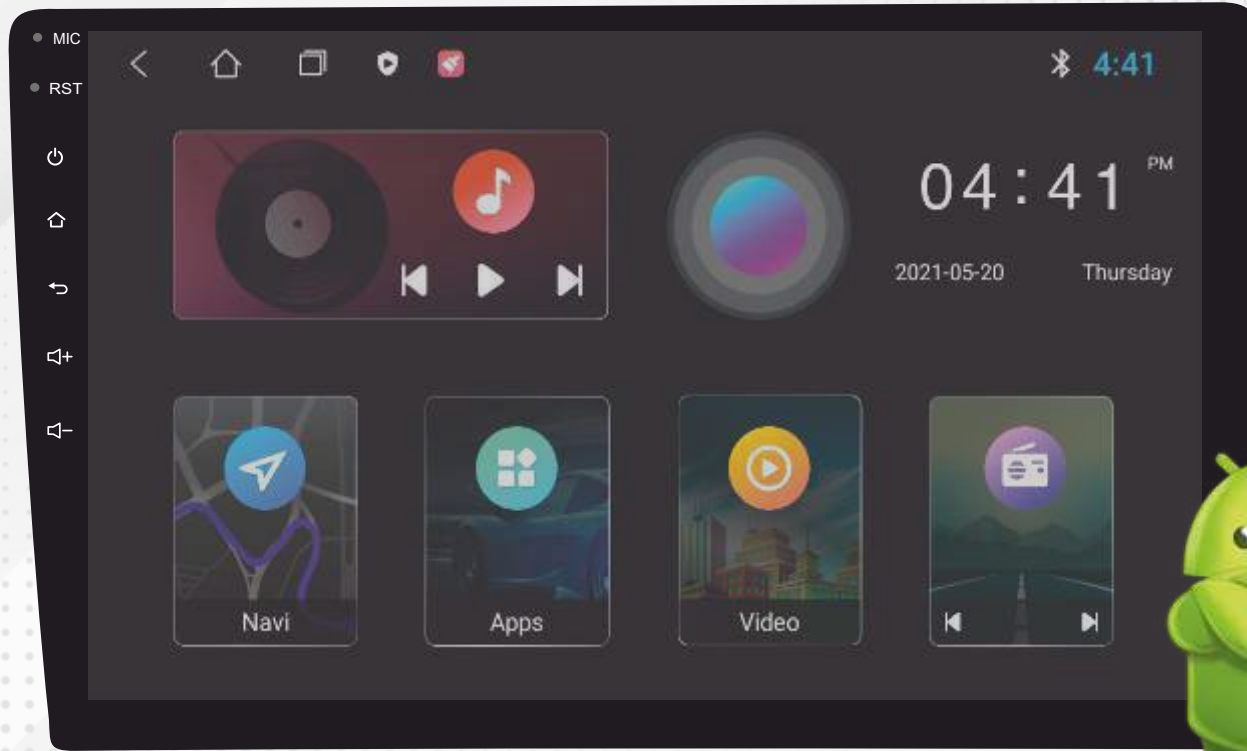

Apple CarPlay

androidauto

via T-link app

Touch Screen Panel

Android 10

2GB RAM
16GB ROM

Bluetooth

1280X720

Wifi

4x
QUAD CORE

4.1
CHANNEL

2.5D
IPS

Multi
COLOR

Play Store

MirrorLink
Compatible with
Android & iOS

Premium
Radio Tuner

MOSFET ST7851
50W
MAX X4
High Power Amplifier

SIM Card

Google Maps

Coupler to
Coupler Fitment