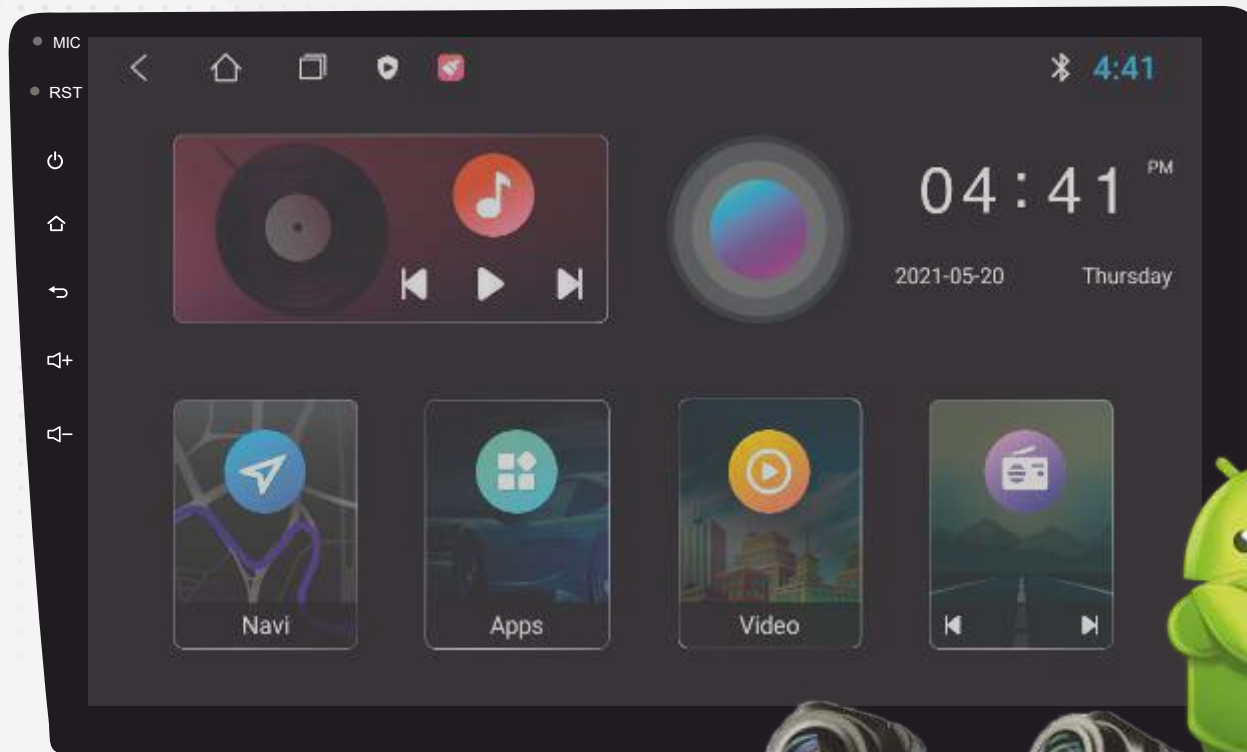

Play Store

Apple CarPlay

androidauto

via T-link app

Touch Screen Panel

Android 10

2GB RAM
32GB ROM

Bluetooth

1280X720

Wifi

4.1

CHANNEL

360°
CAMERA
OPTIONAL

QUAD CORE

2.5D
IPS

Full HD
1080

Premium
Radio Tuner

MirrorLink
Compatible with
Android & iOS

DSP

MOSFET ST7851
50W
MAX X4
High Power Amplifier

Ready
AHD
rear
Camera

FM
AM
RDS

Dual USB

MP3
WMA

SW

SIM Card

Google Maps

Coupler to
Coupler Fitment